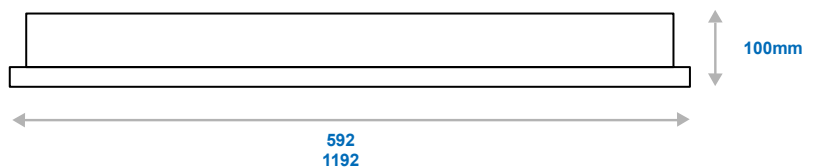

RECESSED LUMINAIRES

BETA

Approximate Dimensions:

Width: 592 mm

Length: 1192 mm

General Data:

Construction:

Body Cold Formed Sheet Metal with White Epoxy Powder Paint

Louvre Miro 4 Double Parabolic Clip-in Aluminum Louvre

Lamp Holders Positive Action Rota-lock

Ballast Available with low loss Magnetic or high Efficiency Electronic

IP Rating IP20

Typical

Applications:
Indoor lighting applications
Office's
Schools
Laboratories

Front View:

Side View:

RECESSED LUMINAIRES

BETA

Options:

- .../ECG (Electronic Ballast)
- .../ECG-DIM (Electronic Dimmable Ballast)
- .../ECG-EMG (Electronic Ballast with emergency back-up)
- .../FRM-PERF

Product Information: